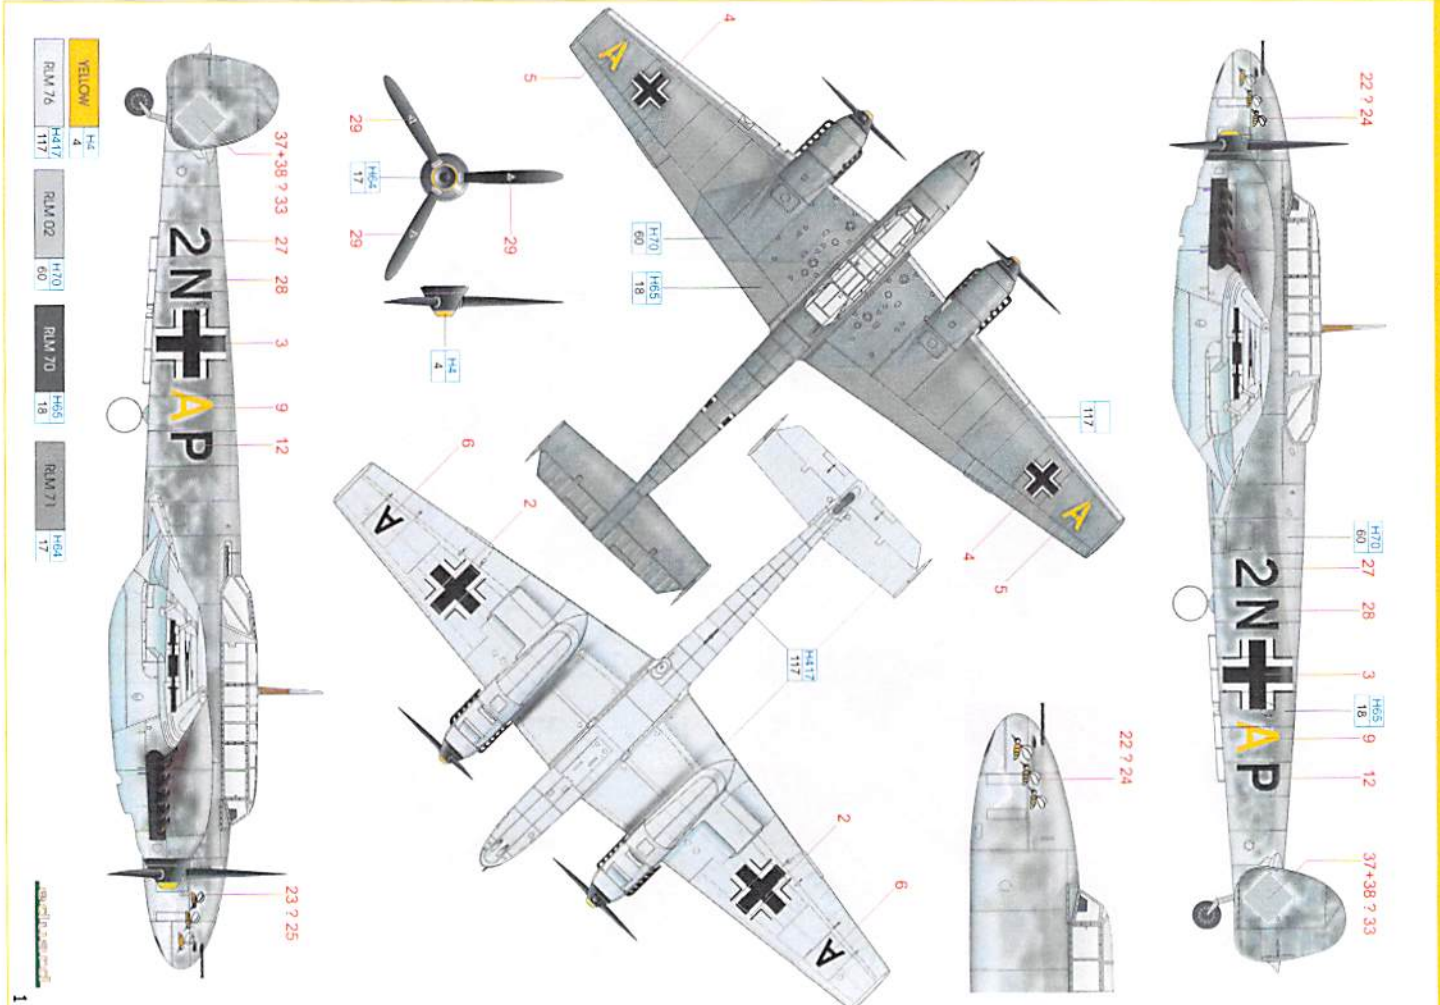

7426 - NAV1

A 9/G 76, flown by Oblt. Urban Schläpfer, Bordfunker Gefr. Franz Obser

6 SIDE VIEW

REAR VIEW